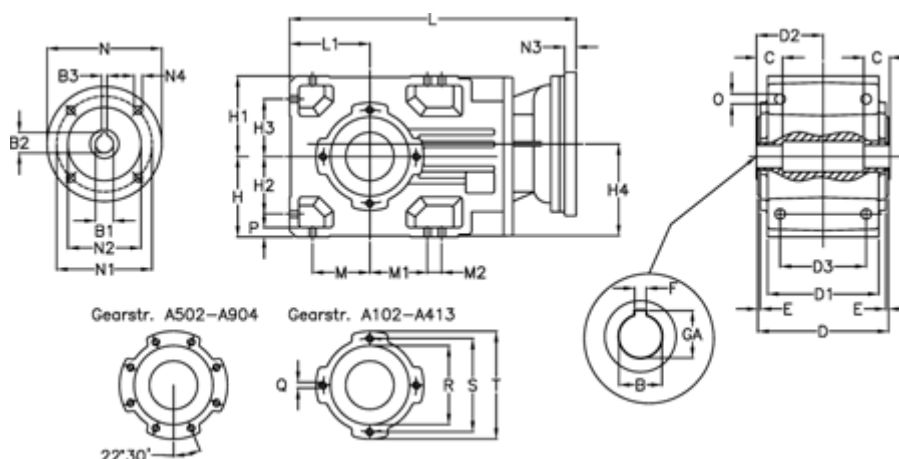

Article number: 29600202124240

Description: Bevel helical gearbox
A202UH35-21,2-P100B5

Measures

B = 35	D3 = 90	H3 = 60.0	N1 = 215	S = 115
B1 = 28	Description = A202UH35-xx-P100 B5	H4 = 93.0	N2 = 180	T = 140
B2 = 31.3	E = 3.0	L = 335.5	N3 = 0	
B3 = 8	F = 10	L1 = 80	N4 = M12x16	
C = 22	GA = 38.3	M = 60.0	O = 9.5	
D = 136	H = 80	M1 = 60.0	P = 9	
D1 = 110	H1 = 80	M2 = 0	Q = M8x15	
D2 = 70.0	H2 = 60.0	N = 250	R = 95	